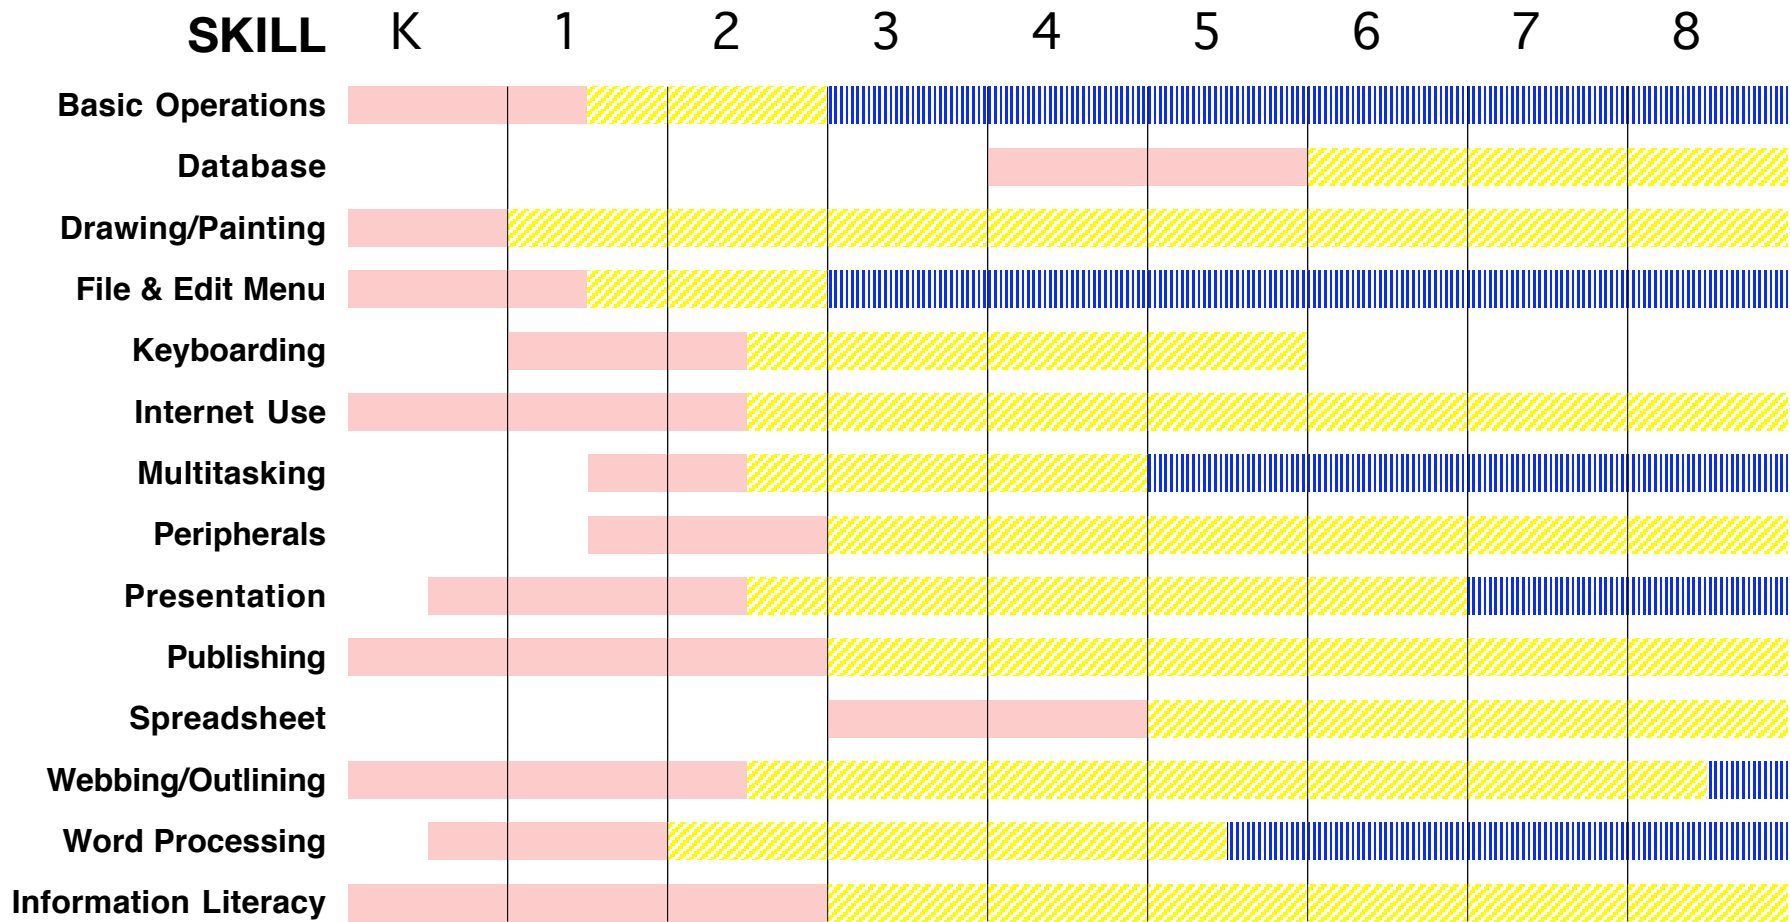

Technology Skill Development Chart

Technology Skill Development Chart	
Glencoe School District 35	
Revised December 2006	
	Introduced
	Guided Practice
	Mastery
© 2006 Glencoe School District 35	