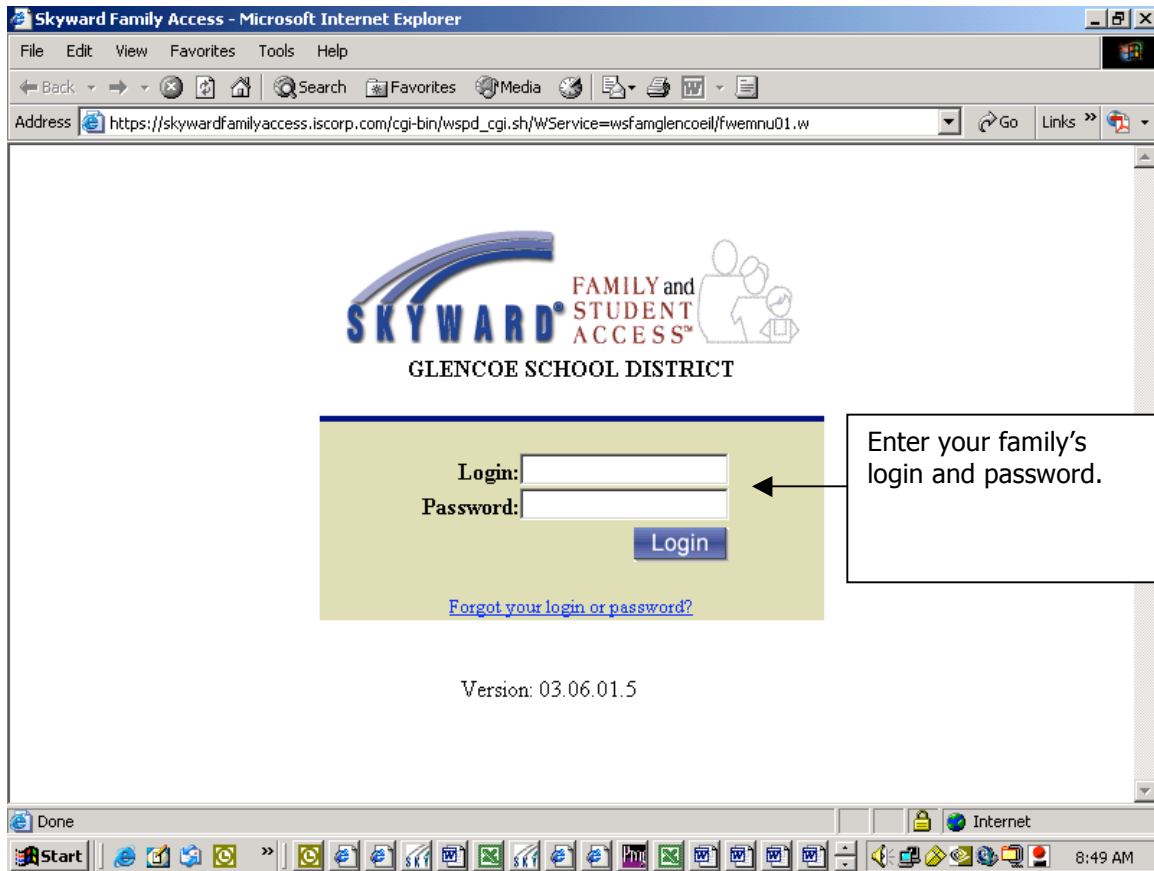

At 3:25 pm on 1/29/10, you will see a **Report Cards** link on the left hand side.

Click on this link to download a pdf of your child's Term 2 report card.